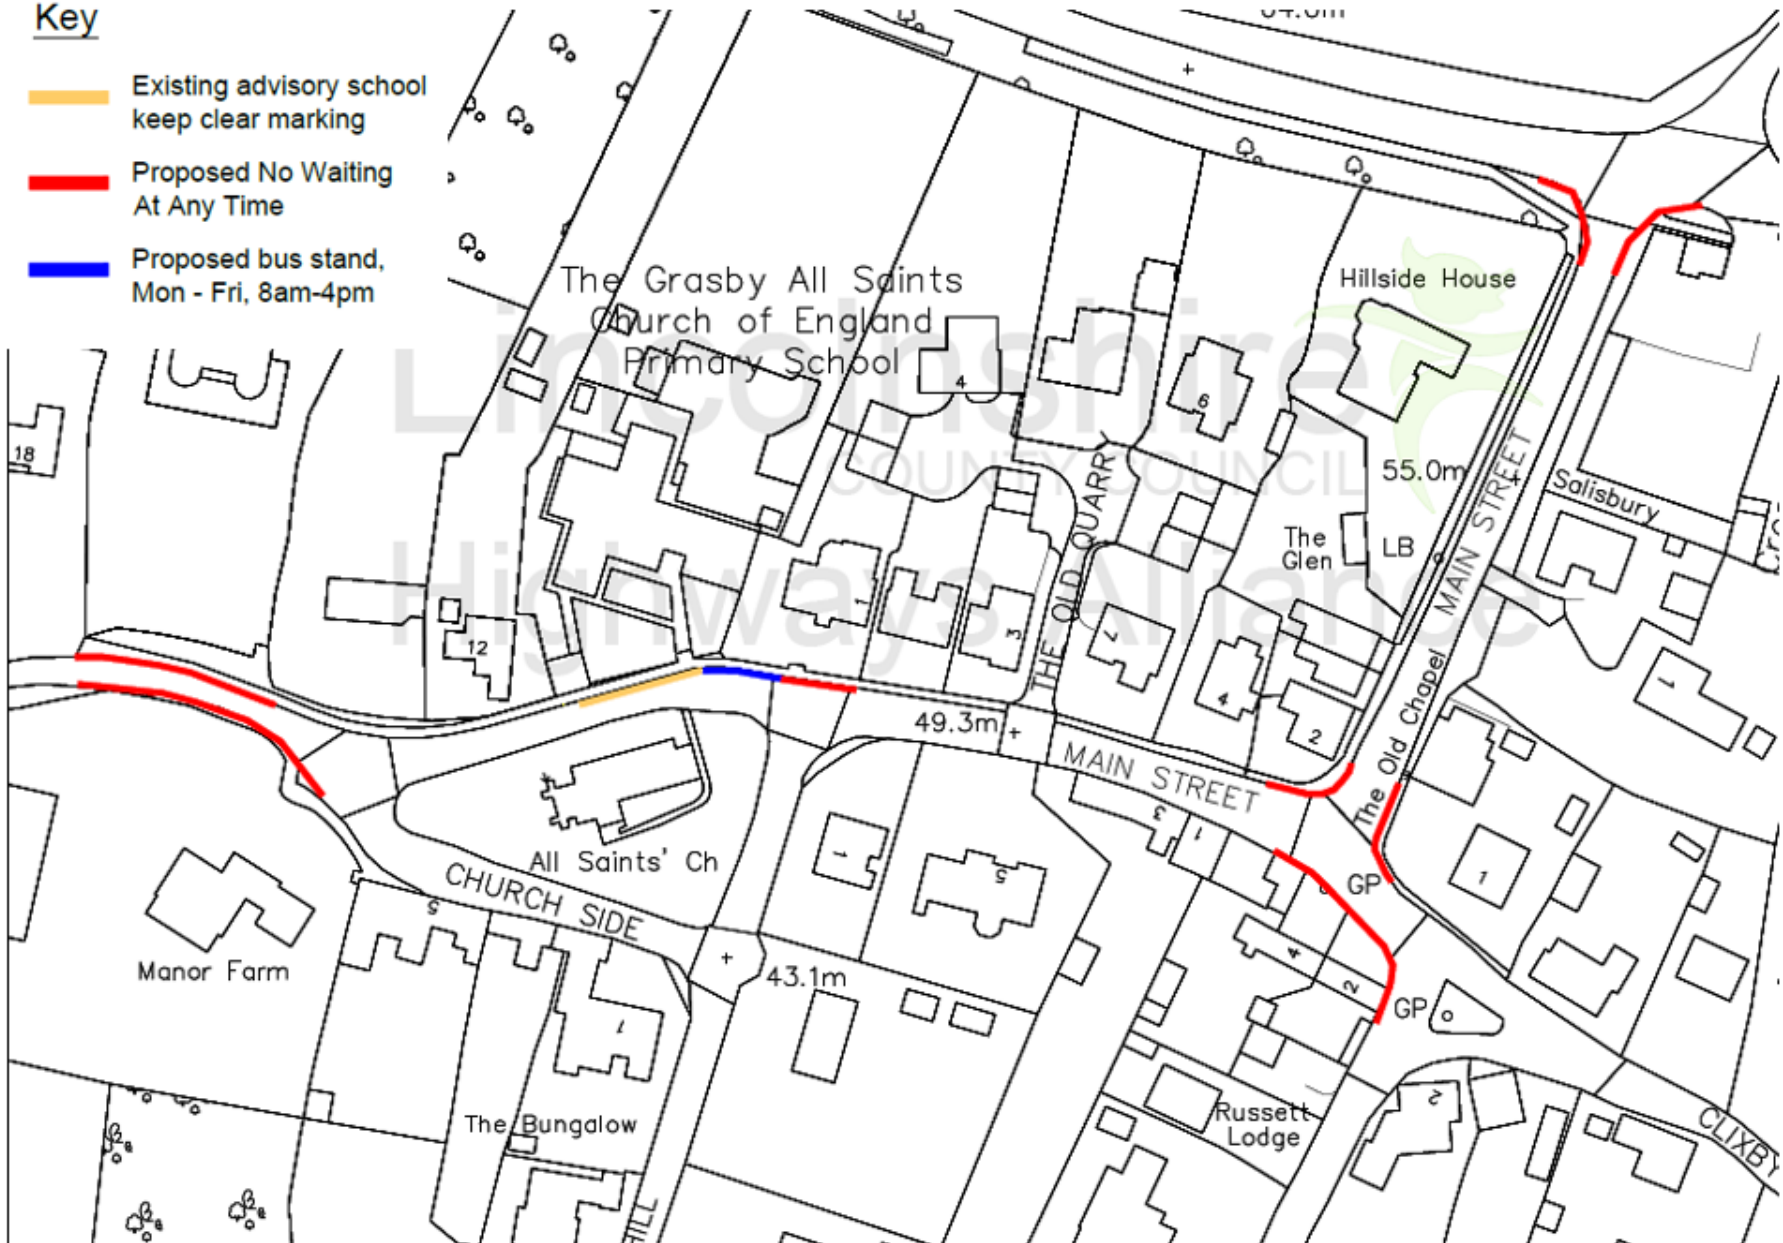

APPENDIX B : Grasby, Vicarage Lane and Main Street – Proposed waiting restrictions and bus stand

Key

-  Existing advisory school keep clear marking
-  Proposed No Waiting At Any Time
-  Proposed bus stand, Mon - Fri, 8am-4pm